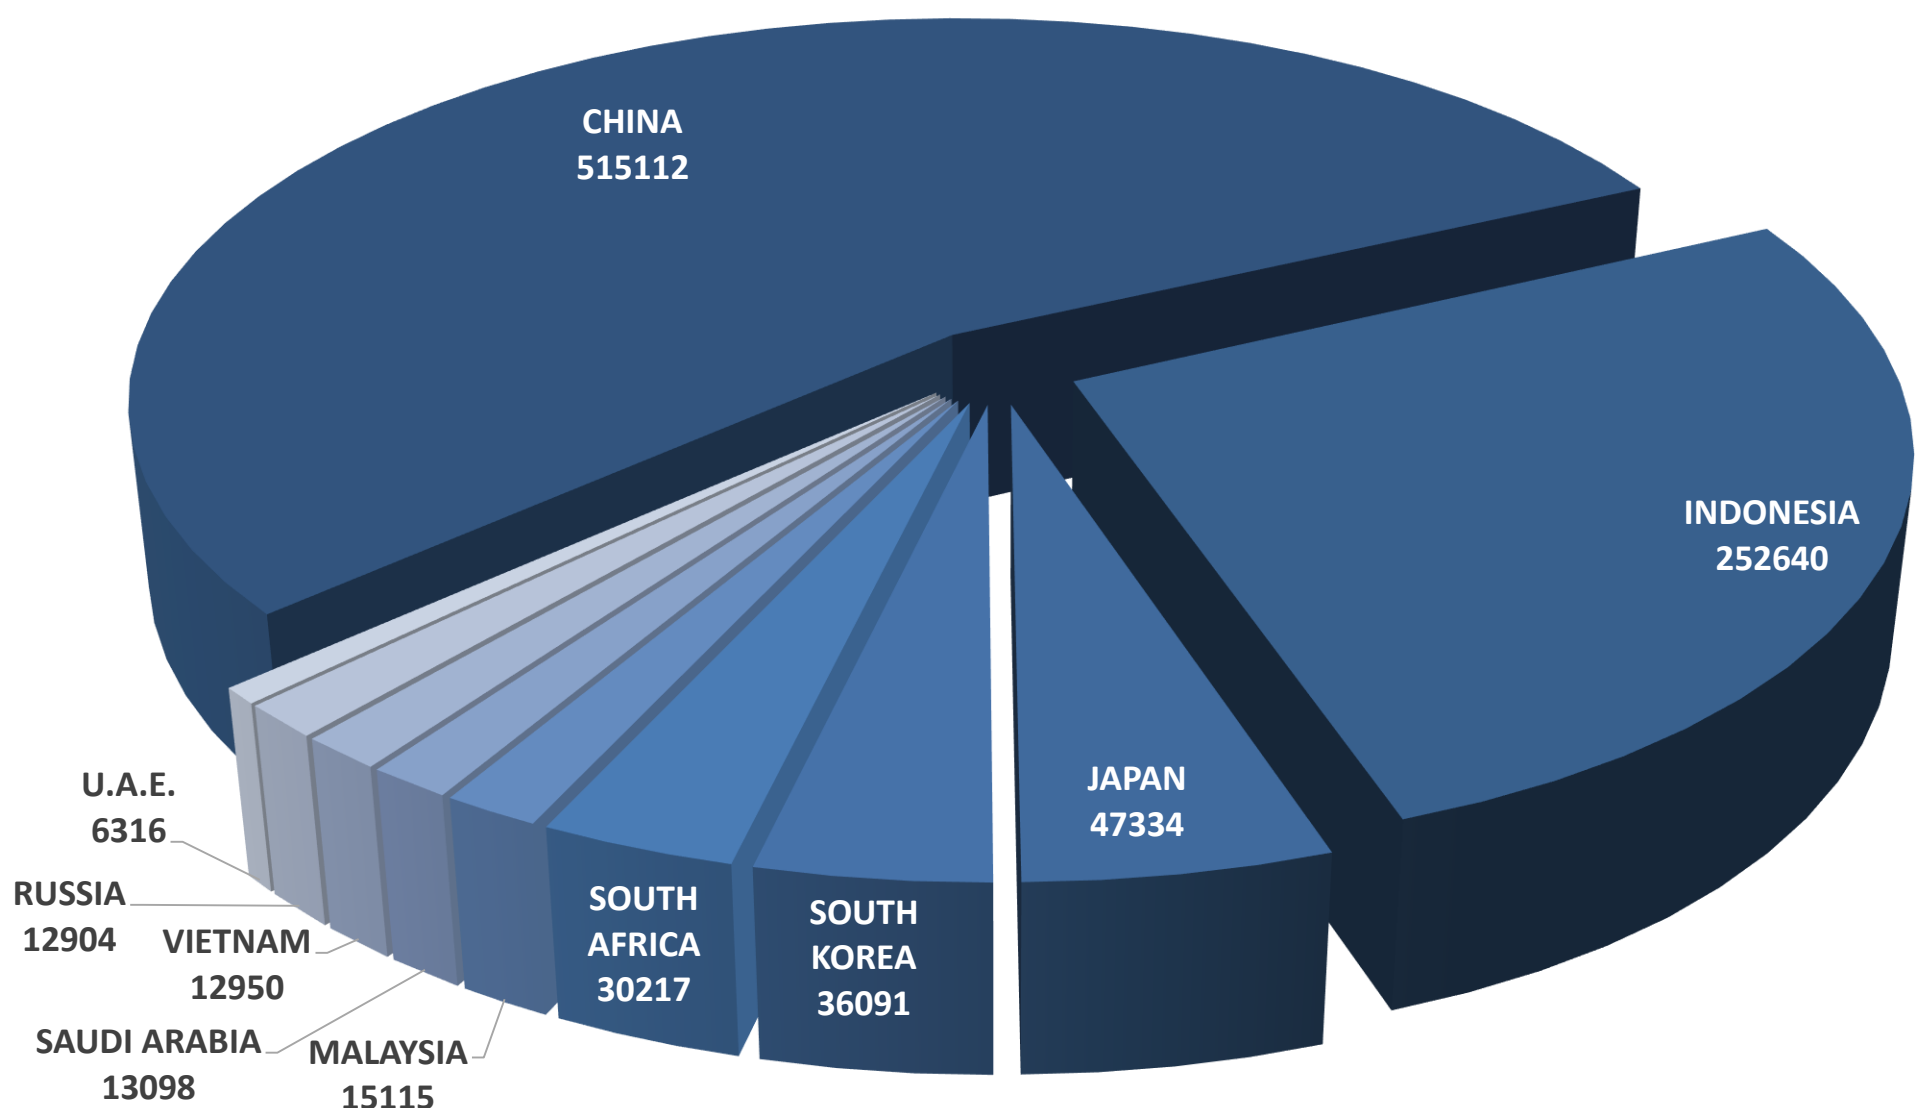

PROJECT CARGO UPDATE

JANUARY
2025

PORT ANALYSIS

Port Traffic of Project Cargo.

- The port traffic of project cargo for the period of Apr-Dec'24 saw an increase with 1430830 MT as compared to that of the same period previous year.
- The highest Project Cargo traffic was seen in Mumbai port at 535077 MT.

Major Importers of Project Cargo	Qty in MT
EMAMI	81979
KHANNA PAPER MILLS LTD.	54702
SANY INDIA	47612
BILT GRAPHIC PAPERS LTD.	34419
ZOOMLION	27036
GRASIM INDUSTRIES LTD.	24531
SCHWING STETTER INDIA PVT. LTD.	23888
POSCO MAHARASHTRA STEEL PVT. LTD.	21672
XCMG MACHINERY INDIA PVT. LTD.	21313
TATA GROUP	17238

- India imported highest amount of project cargo from China at 515112 MT

Top 10 Country-wise Imports of Project Cargo in India
(Qty in MT)

Major Exporters of Project Cargo	QTY in MT
QATANGAS OPERATING CO.LTD.	143665
VENKATESHWARA FIBRE GLASS CHENNAI PVT. LTD.	24257
NORDEX INDIA PVT. LTD.	22605
TPI COMPOSITES INDIA PVT. LTD.	19590
VESTAS WIND TECHNOLOGY INDIA PVT. LTD.	13058
ENERCON AUSTRALIA PTE LTD.	8488
WINDER RENEWABLE ENERGY PVT.LTD.	5098
LARSEN AND TOUBRO LTD.	5080
ARCELORMITTAL	4300
BADWIN STEEL LLC	2479

- India exported the highest amount of Project Cargo to Qatar at 144645 MT.

NOTE: Above Statistics is drawn from data received from Port and Custom Authorities, while all information is believed to be correct, the editors of this compilation or J M Baxi do not guarantee the authenticity of data.