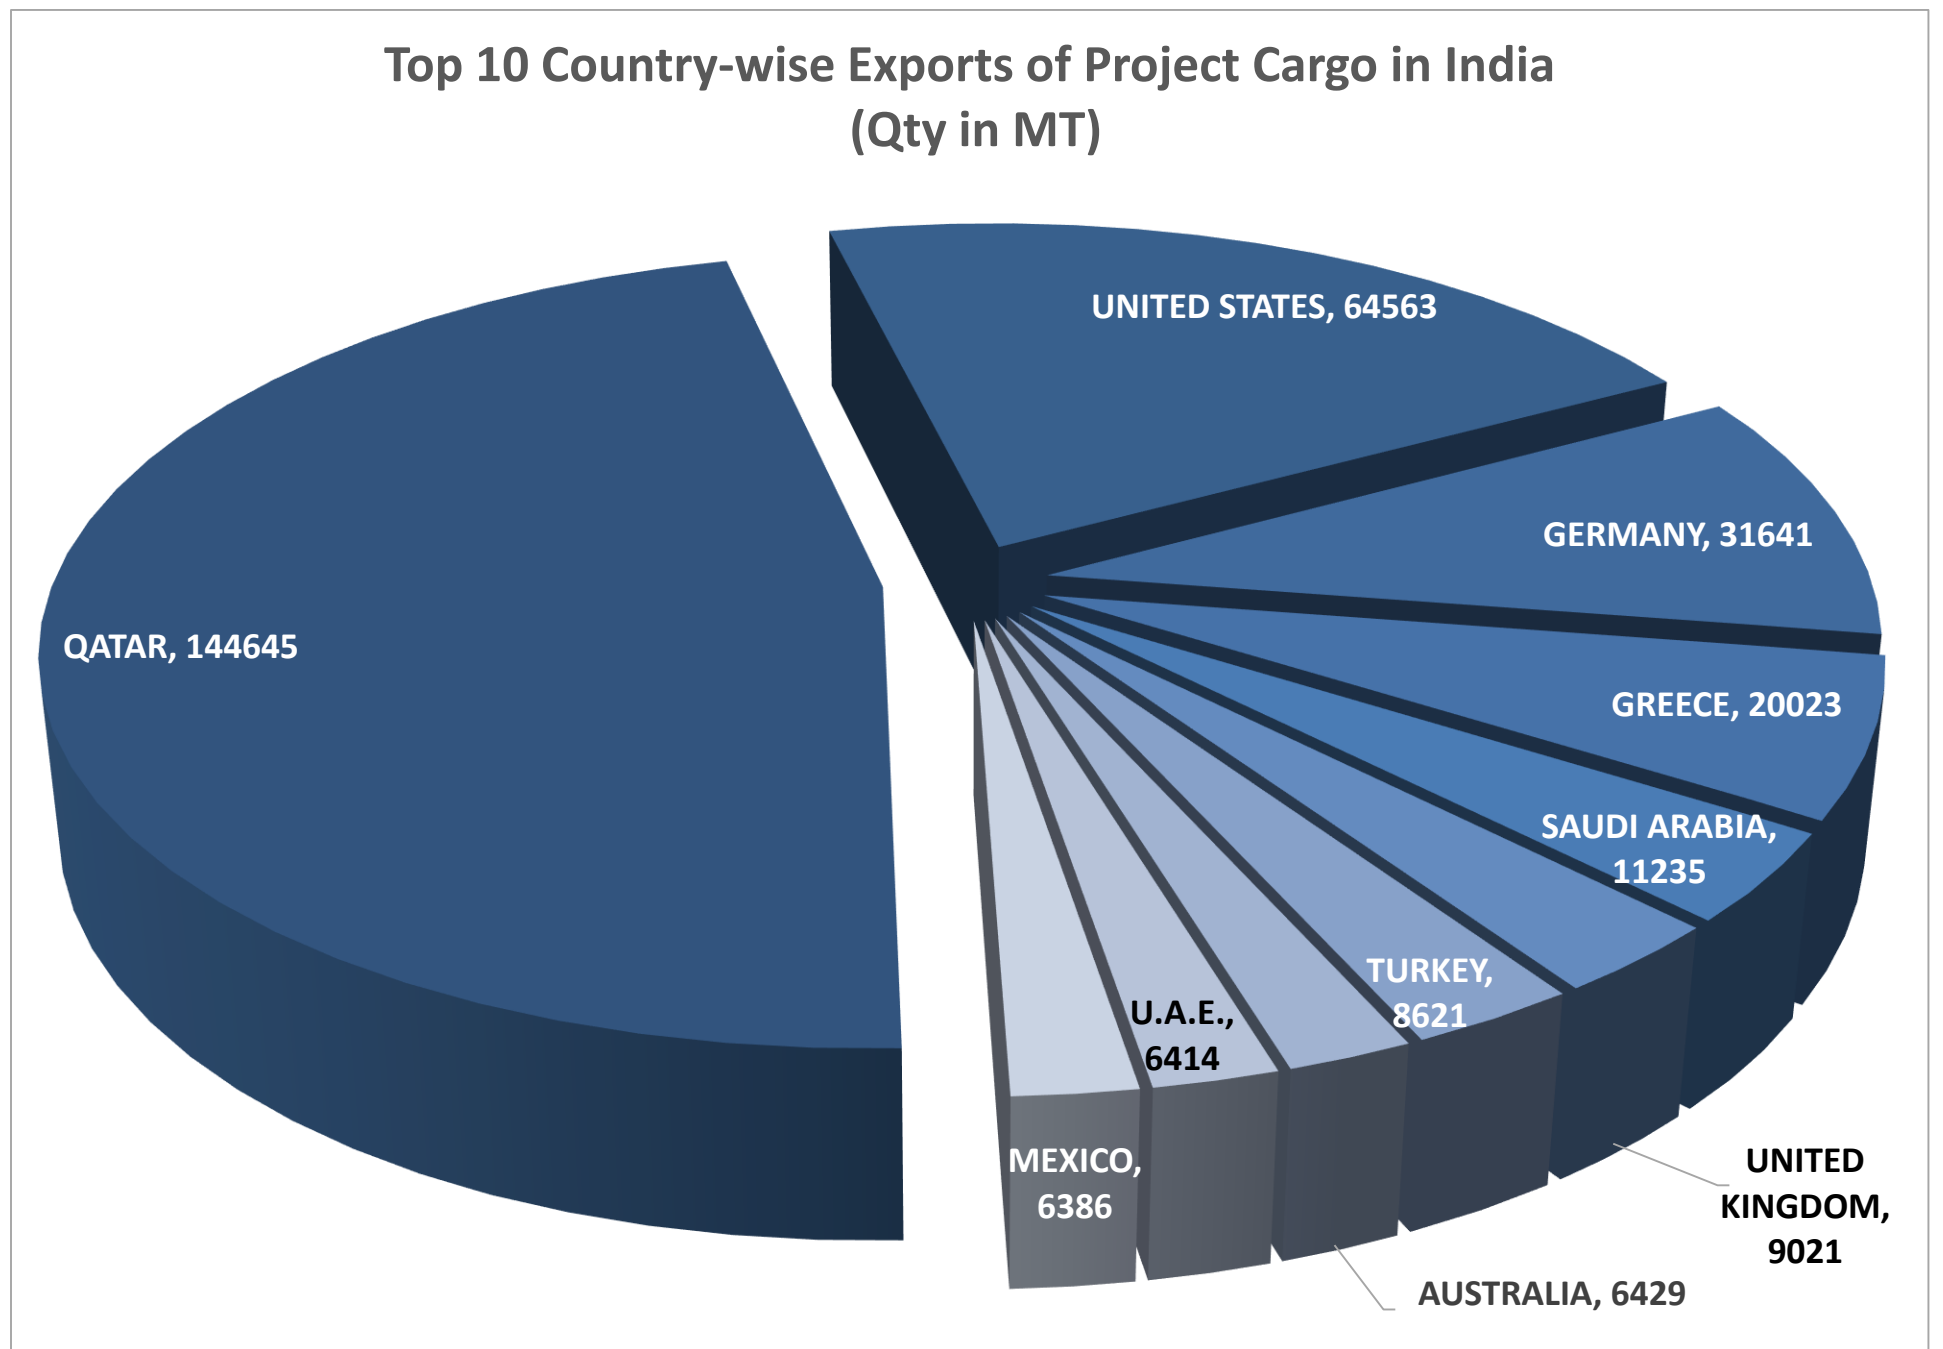

PROJECT CARGO UPDATE

JANUARY
2025

PORT ANALYSIS

Port Traffic of Project Cargo.

- The port traffic of project cargo for the period of Apr-Dec'24 saw an increase with 1430830 MT as compared to that of the same period previous year.
- The highest Project Cargo traffic was seen in Mumbai port at 535077 MT.

Major Importers of Project Cargo	Qty in MT
EMAMI	81979
KHANNA PAPER MILLS LTD.	54702
SANY INDIA	47612
BILT GRAPHIC PAPERS LTD.	34419
ZOOMLION	27036
GRASIM INDUSTRIES LTD.	24531
SCHWING STETTER INDIA PVT. LTD.	23888
POSCO MAHARASHTRA STEEL PVT. LTD.	21672
XCMG MACHINERY INDIA PVT. LTD.	21313
TATA GROUP	17238

- India imported highest amount of project cargo from China at 515112 MT

Top 10 Country-wise Imports of Project Cargo in India
(Qty in MT)

Major Exporters of Project Cargo	QTY in MT
QATANGAS OPERATING CO.LTD.	143665
VENKATESHWARA FIBRE GLASS CHENNAI PVT. LTD.	24257
NORDEX INDIA PVT. LTD.	22605
TPI COMPOSITES INDIA PVT. LTD.	19590
VESTAS WIND TECHNOLOGY INDIA PVT. LTD.	13058
ENERCON AUSTRALIA PTE LTD.	8488
WINDER RENEWABLE ENERGY PVT.LTD.	5098
LARSEN AND TOUBRO LTD.	5080
ARCELORMITTAL	4300
BADWIN STEEL LLC	2479

- India exported the highest amount of Project Cargo to Qatar at 144645 MT.

NOTE: Above Statistics is drawn from data received from Port and Custom Authorities, while all information is believed to be correct, the editors of this compilation or J M Baxi do not guarantee the authenticity of data.