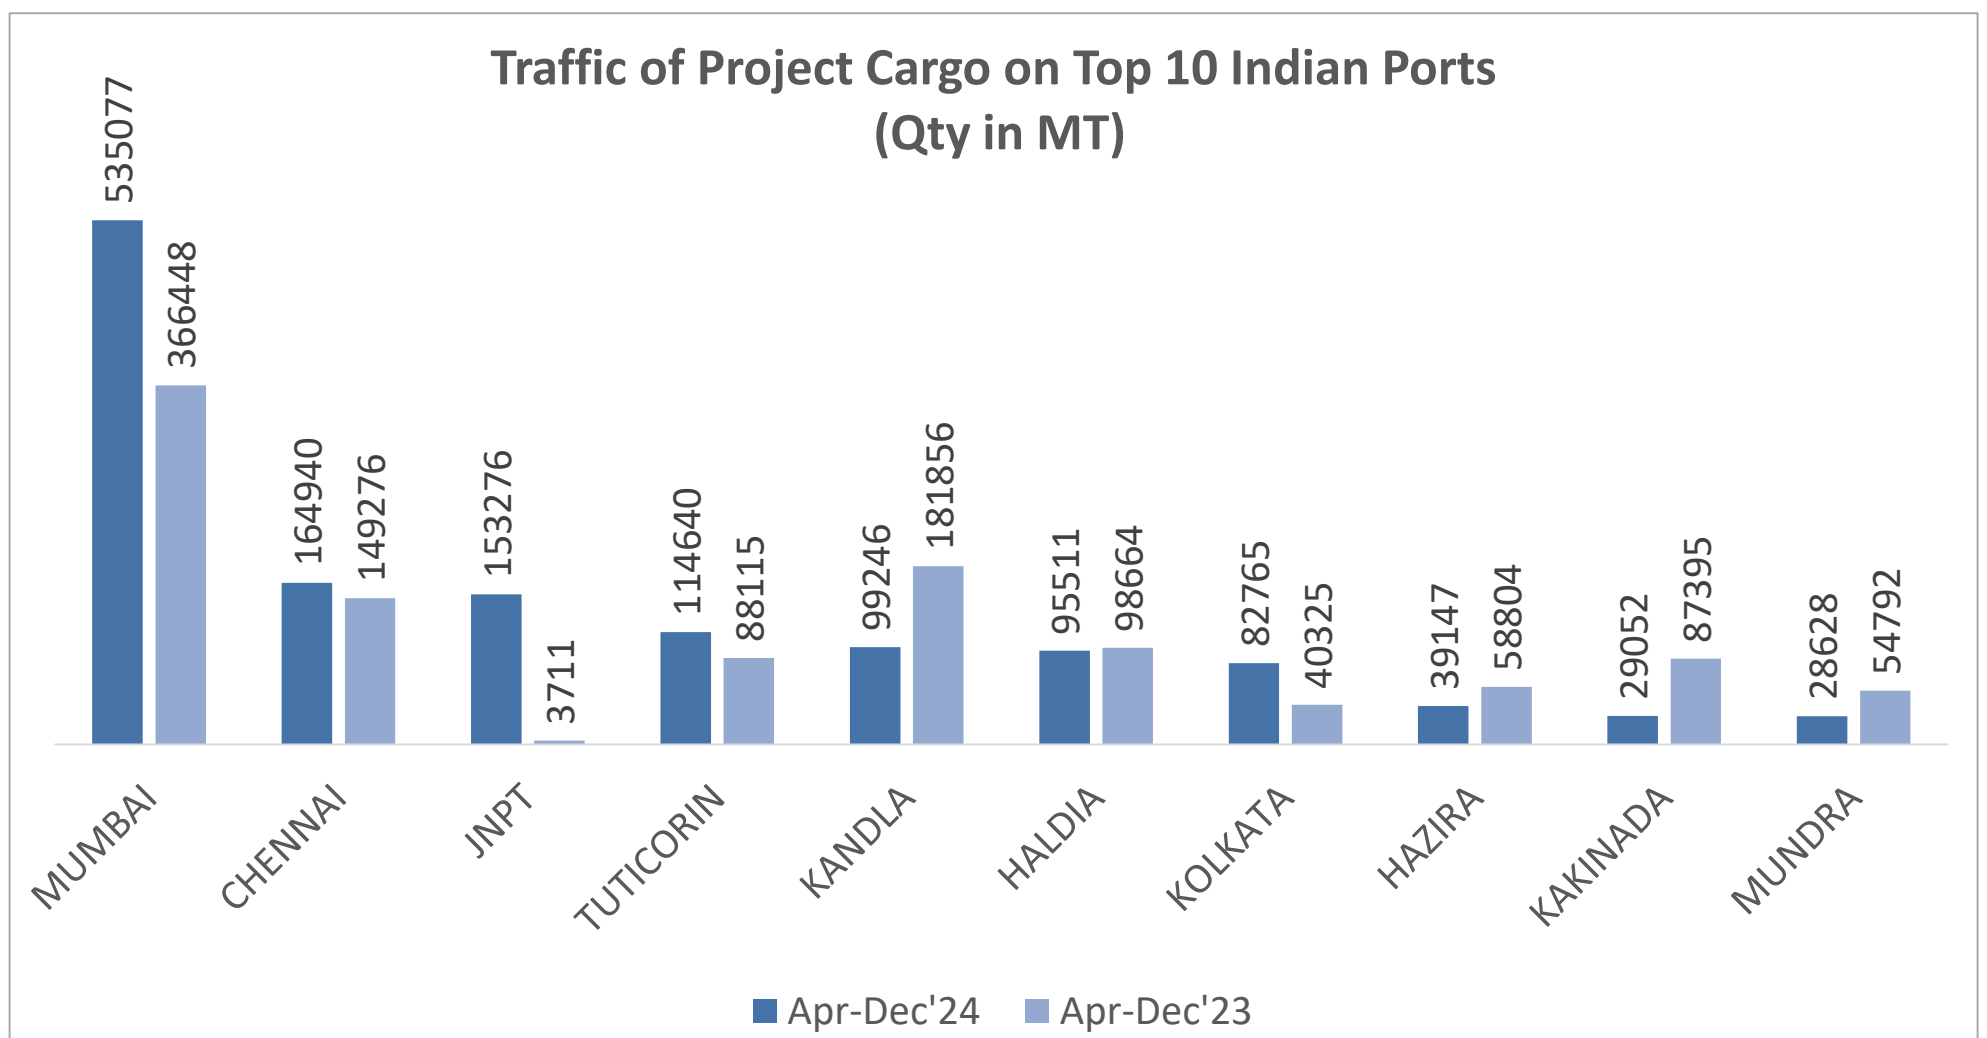

PROJECT CARGO UPDATE

JANUARY
2025

PORT ANALYSIS

Port Traffic of Project Cargo.

- The port traffic of project cargo for the period of Apr-Dec'24 saw an increase with 1430830 MT as compared to that of the same period previous year.
- The highest Project Cargo traffic was seen in Mumbai port at 535077 MT.

- India imported highest amount of project cargo from China at 515112 MT

Top 10 Country-wise Imports of Project Cargo in India
(Qty in MT)

Major Exporters of Project Cargo	QTY in MT
QATANGAS OPERATING CO.LTD.	143665
VENKATESHWARA FIBRE GLASS CHENNAI PVT. LTD.	24257
NORDEX INDIA PVT. LTD.	22605
TPI COMPOSITES INDIA PVT. LTD.	19590
VESTAS WIND TECHNOLOGY INDIA PVT. LTD.	13058
ENERCON AUSTRALIA PTE LTD.	8488
WINDER RENEWABLE ENERGY PVT.LTD.	5098
LARSEN AND TOUBRO LTD.	5080
ARCELORMITTAL	4300
BADWIN STEEL LLC	2479

- India exported the highest amount of Project Cargo to Qatar at 144645 MT.

NOTE: Above Statistics is drawn from data received from Port and Custom Authorities, while all information is believed to be correct, the editors of this compilation or J M Baxi do not guarantee the authenticity of data.